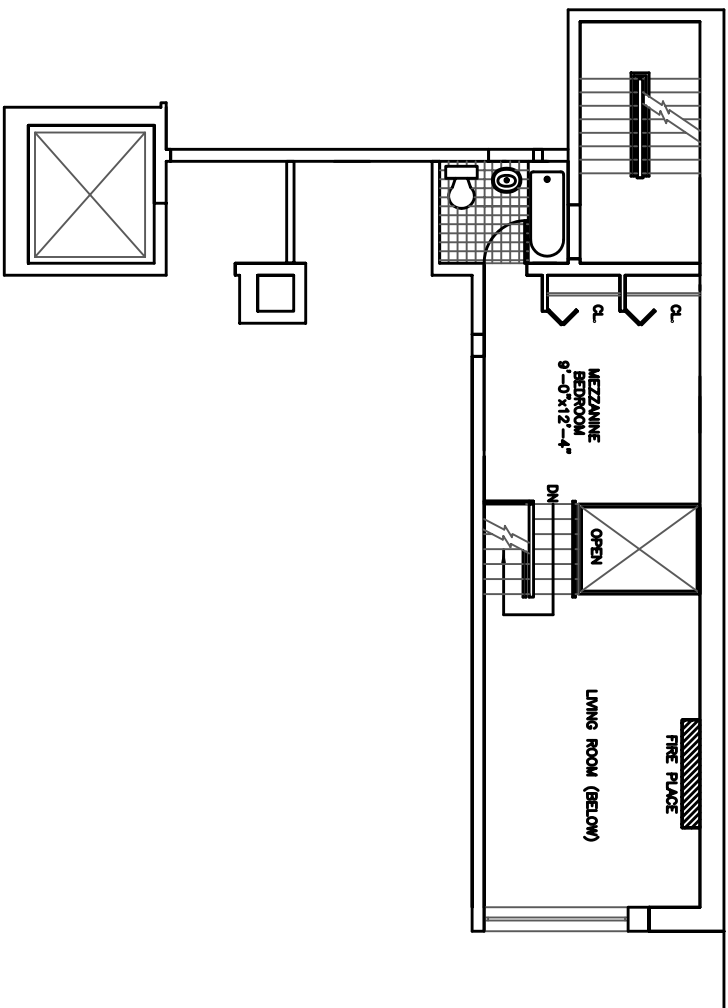

**UNIT C**  
**327 EAST 34TH STREET, 3RD FL. (LOWER LEVEL)**

**UNIT C**  
**327 EAST 34TH STREET, 3RD FL. MEZZINE (UPPER LEVEL)**

KEY PLAN